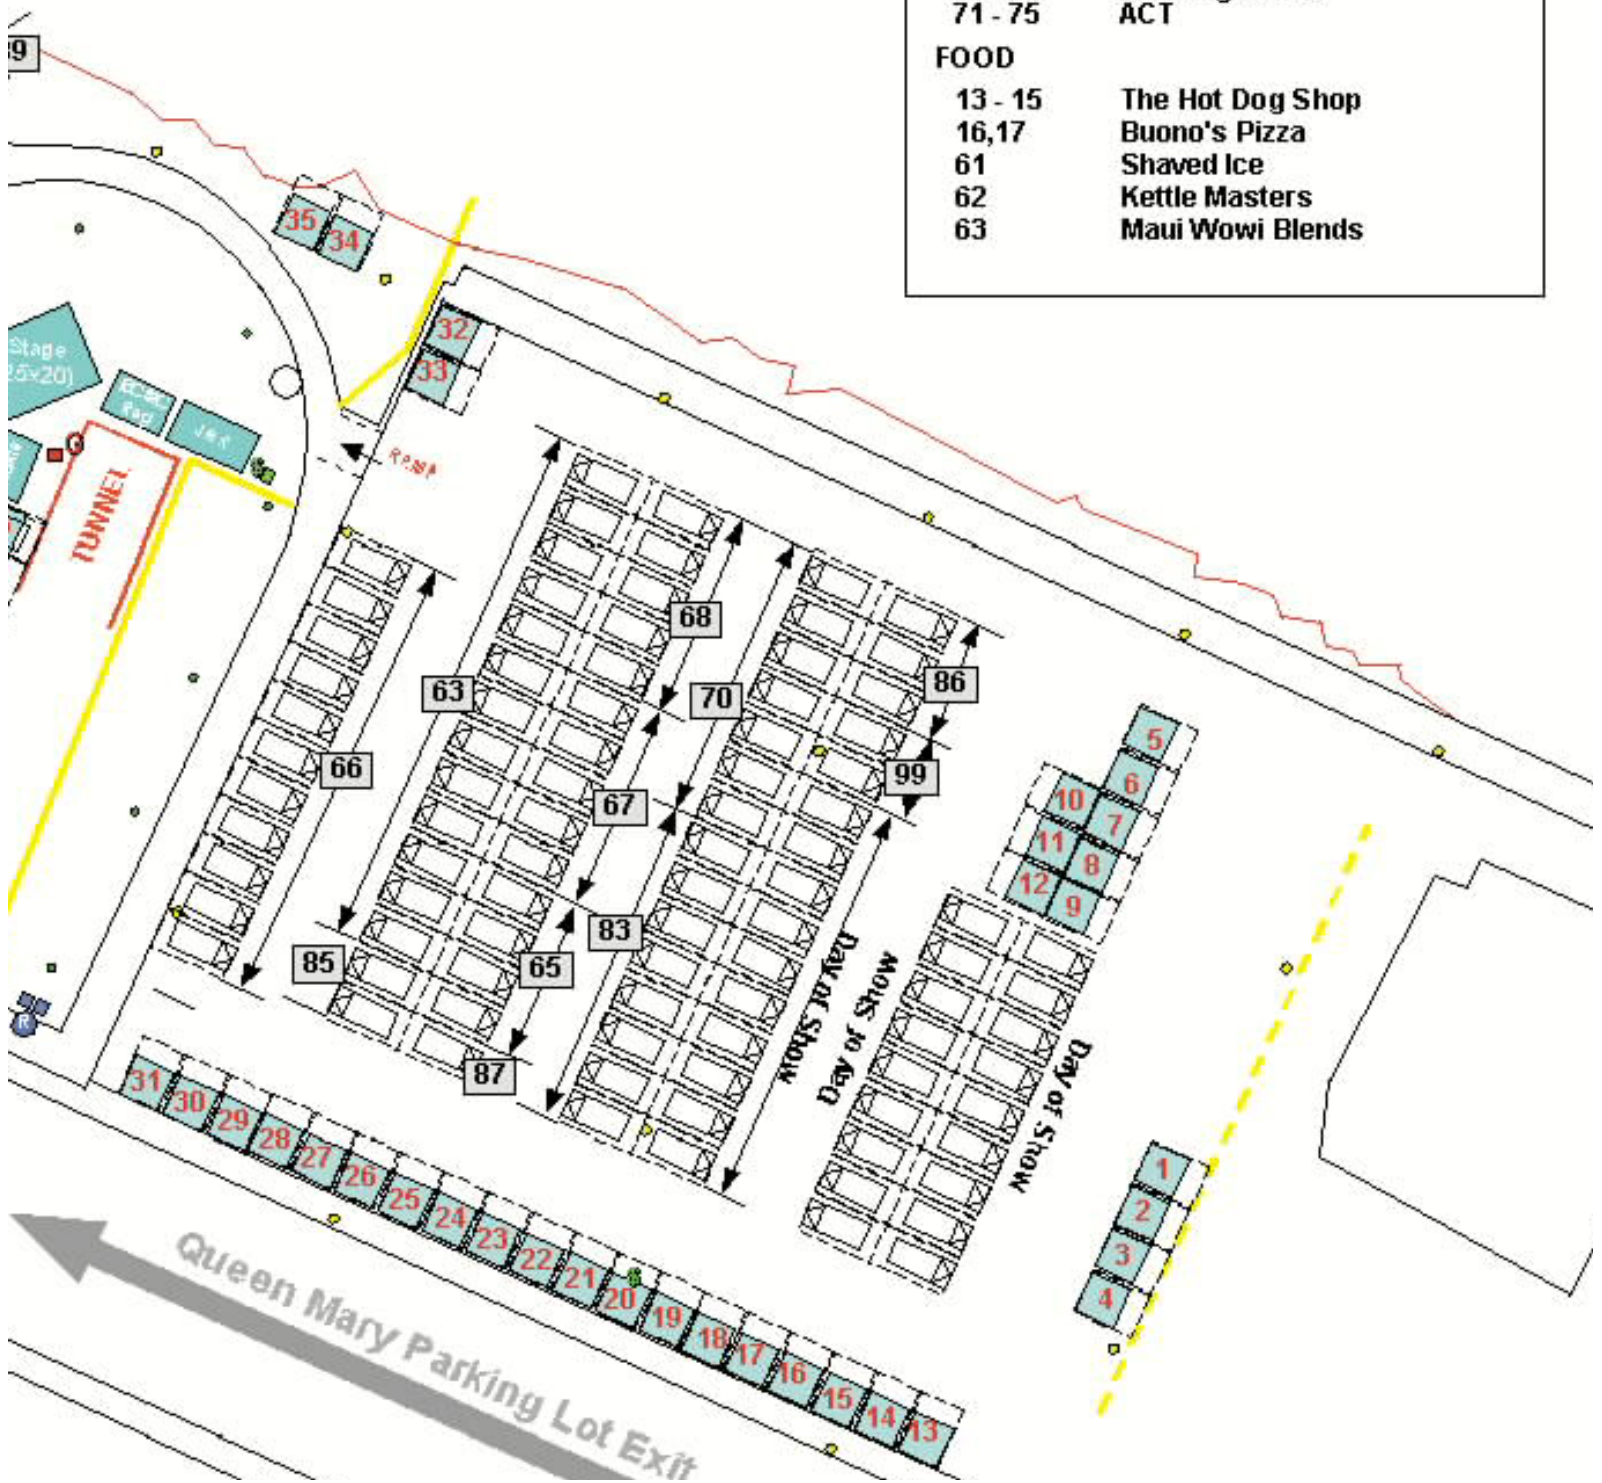

PARKING MAP FOR PARKING TEAM CAT EXPRESS LOT

VENDORS

1 - 4	Carmore
5 - 12	Falken Tire
18,19	Magic Memories
21	Cookie Lee
28 - 31	MGV Supply/ELAHN Ind.
32,33	Modern Speed Machines
34,35	Non-surgical Spine Care Center
36 - 39	Adams
42 - 43	Magnaflow
45 - 49	GTR
50	Power Brake Service
51, 52	California Mustang
53, 54	Passion Automotive
57	Affordable Classics
58 - 60	Mustang Raffle
71 - 75	ACT

FOOD

13 - 15	The Hot Dog Shop
16,17	Buono's Pizza
61	Shaved Ice
62	Kettle Masters
63	Maui Wowi Blends

PARKING MAP FOR PARKING TEAM

Events Park side